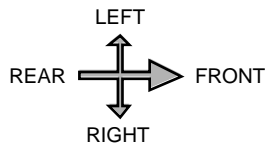

SWITCH 'S1'

WIRING COLOR CODE:

- RED: AC (-) UNSWITCHED
- YELLOW: AC (+) UNSWITCHED
- GREEN: AC (+) SWITCHED
- BLUE: DC (+) UNSWITCHED
- BLACK: DC (+) SWITCHED

WIRE LIST:

COLOR	BLOCK	SWITCH	SEARCHLIGHT SIGNAL
RED	--	2	15
YELLOW	10,11	6A, 6B	13, 14
GREEN	9, 12	1, 5A, 5B	16
BLUE	8	3, 3B	--
BLACK	--	4, 7	--
GRAY	--	--	--
WHITE	--	--	2B