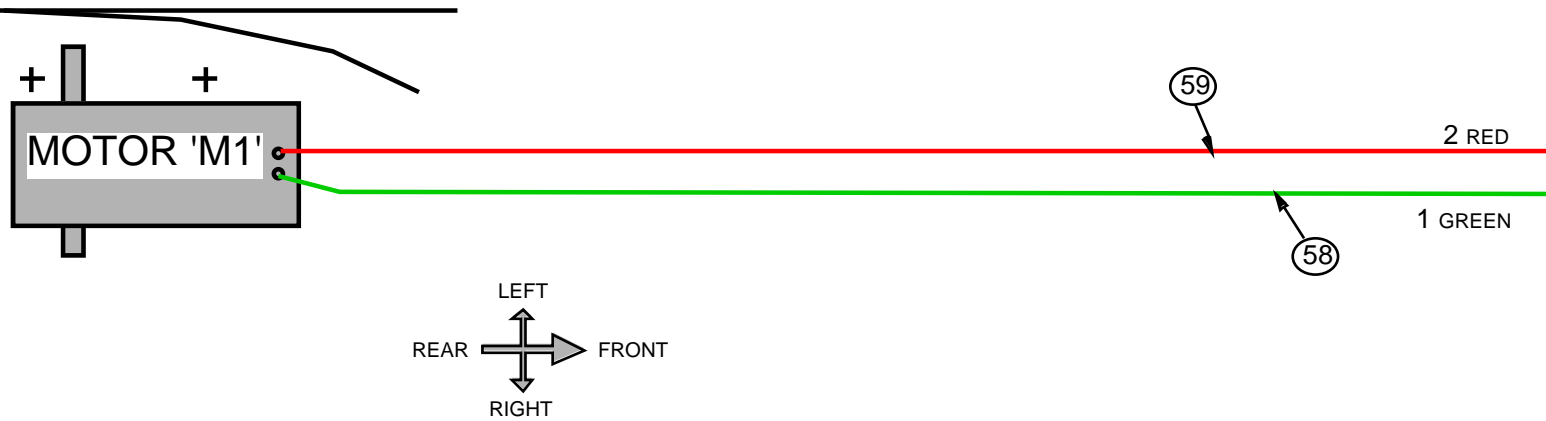

SWITCH 'S1'

WIRING COLOR CODE:

- RED: AC (-) UNSWITCHED
- YELLOW: AC (+) UNSWITCHED
- GREEN: AC (+) SWITCHED
- BLUE: DC (+) UNSWITCHED
- BLACK: DC (+) SWITCHED

WIRE LIST:

COLOR	BLOCK	SWITCH	SEARCHLIGHT SIGNAL
RED	--	2	15
YELLOW	10,11	6A, 6B	13, 14
GREEN	9, 12	1, 5A, 5B	16
BLUE	8	3, 3B	--
BLACK	--	4, 7	--
GRAY	--	--	--
WHITE	--	--	2B