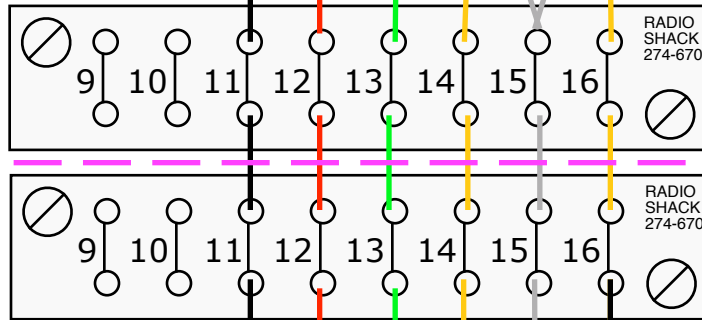

=MiniPanelWiringL3v12jf, 11/01/2012

Layout space 13' x 15"

Length=Bumper Track + 5" +15'

Length=Bumper Track + 5" +15'

Turnout, Accy 9

Turnout, Accy 8

Reed sw. 11

Reed sw. 12

DCC Track Power

ANDERMAN SIDE

INTERFACE

INGRAM SIDE

- #10 RESET-
- 9-
- #8 Stop all locos-
- 7-
- #6 Loco #821 RI-
- #5 Loco #452 EL-
- #4 Loco #228 FEC-
- #3 Loco #821 RI-
- #2 Loco #452 EL-
- #1 Loco #228 FEC-

PUSH BTNS

DCC Track Power from Power Cab Command Stn

Button #10= Term 31, RESET