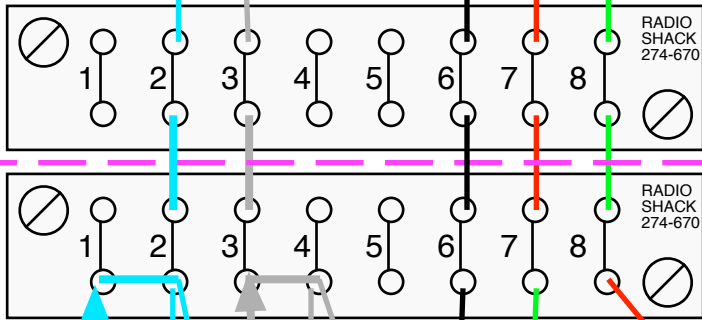

=MiniPanelWiringL3v12jf, 11/01/2012

Layout space 13' x 15"

Length=Bumper Track + 5" +15'

Length=Bumper Track + 5" +15'

Turnout, Accy 9

Turnout, Accy 8

Reed sw. 11

Reed sw. 12

DCC Track Power

ANDERMAN SIDE

INTERFACE

INGRAM SIDE

- #10 RESET-
- 9-
- #8 Stop all locos-
- 7-
- #6 Loco #821 RI-
- #5 Loco #452 EL-
- #4 Loco #228 FEC-
- #3 Loco #821 RI-
- #2 Loco #452 EL-
- #1 Loco #228 FEC-

PUSH BTNS

DCC Track Power from Power Cab Command Stn

Button #10= Term 31, RESET