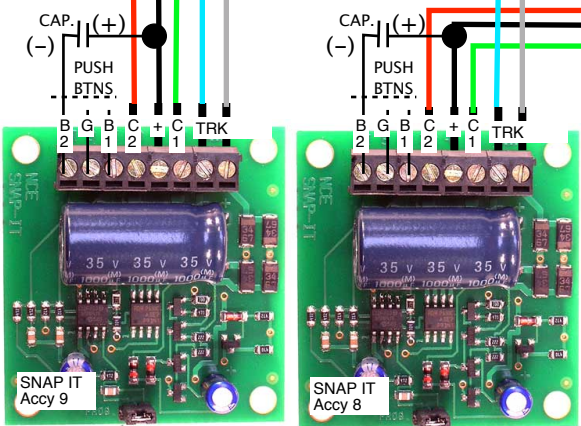

=MiniPanelWiringL3v12jf, 11/01/2012

Layout space 13' x 15"

Length=Bumper Track + 5" +15'

Length=Bumper Track + 5" +15'

Turnout, Accy 9

Turnout, Accy 8

Reed sw. 11

Reed sw. 12

DCC Track Power

ANDERMAN SIDE

INTERFACE

INGRAM SIDE

- #10 RESET-
- 9-
- #8 Stop all locos-
- 7-
- #6 Loco #821 RI-
- #5 Loco #452 EL-
- #4 Loco #228 FEC-
- #3 Loco #821 RI-
- #2 Loco #452 EL-
- #1 Loco #228 FEC-

PUSH BTNS

DCC Track Power from Power Cab Command Stn

Button #10= Term 31, RESET